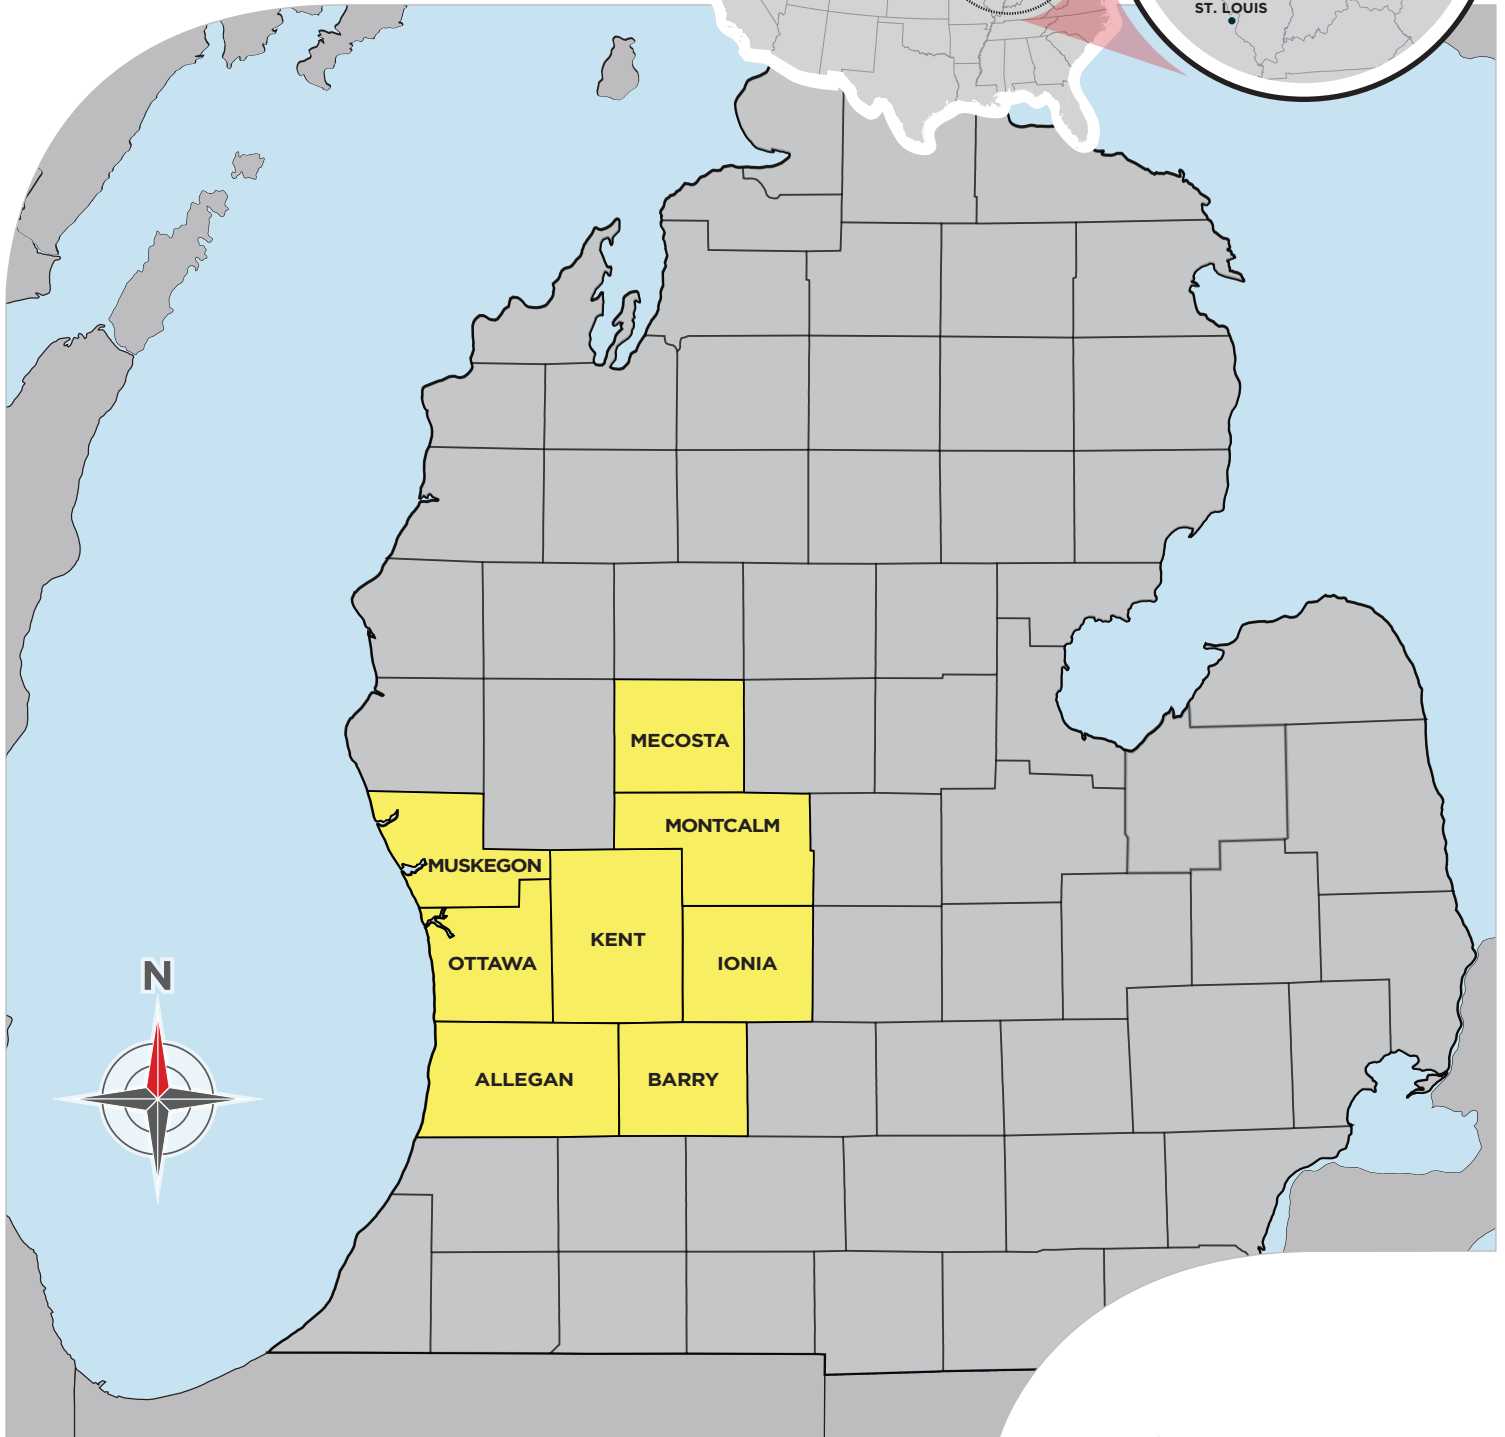

# GRAND RAPIDS-WYOMING CSA

161 Ottawa Ave NW, Suite 400 Grand Rapids, MI 49503-2701  
p 616.771.0325 f 616.771.0555 e info@rightplace.org

 GRAND RAPIDS-WYOMING CSA COUNTIES